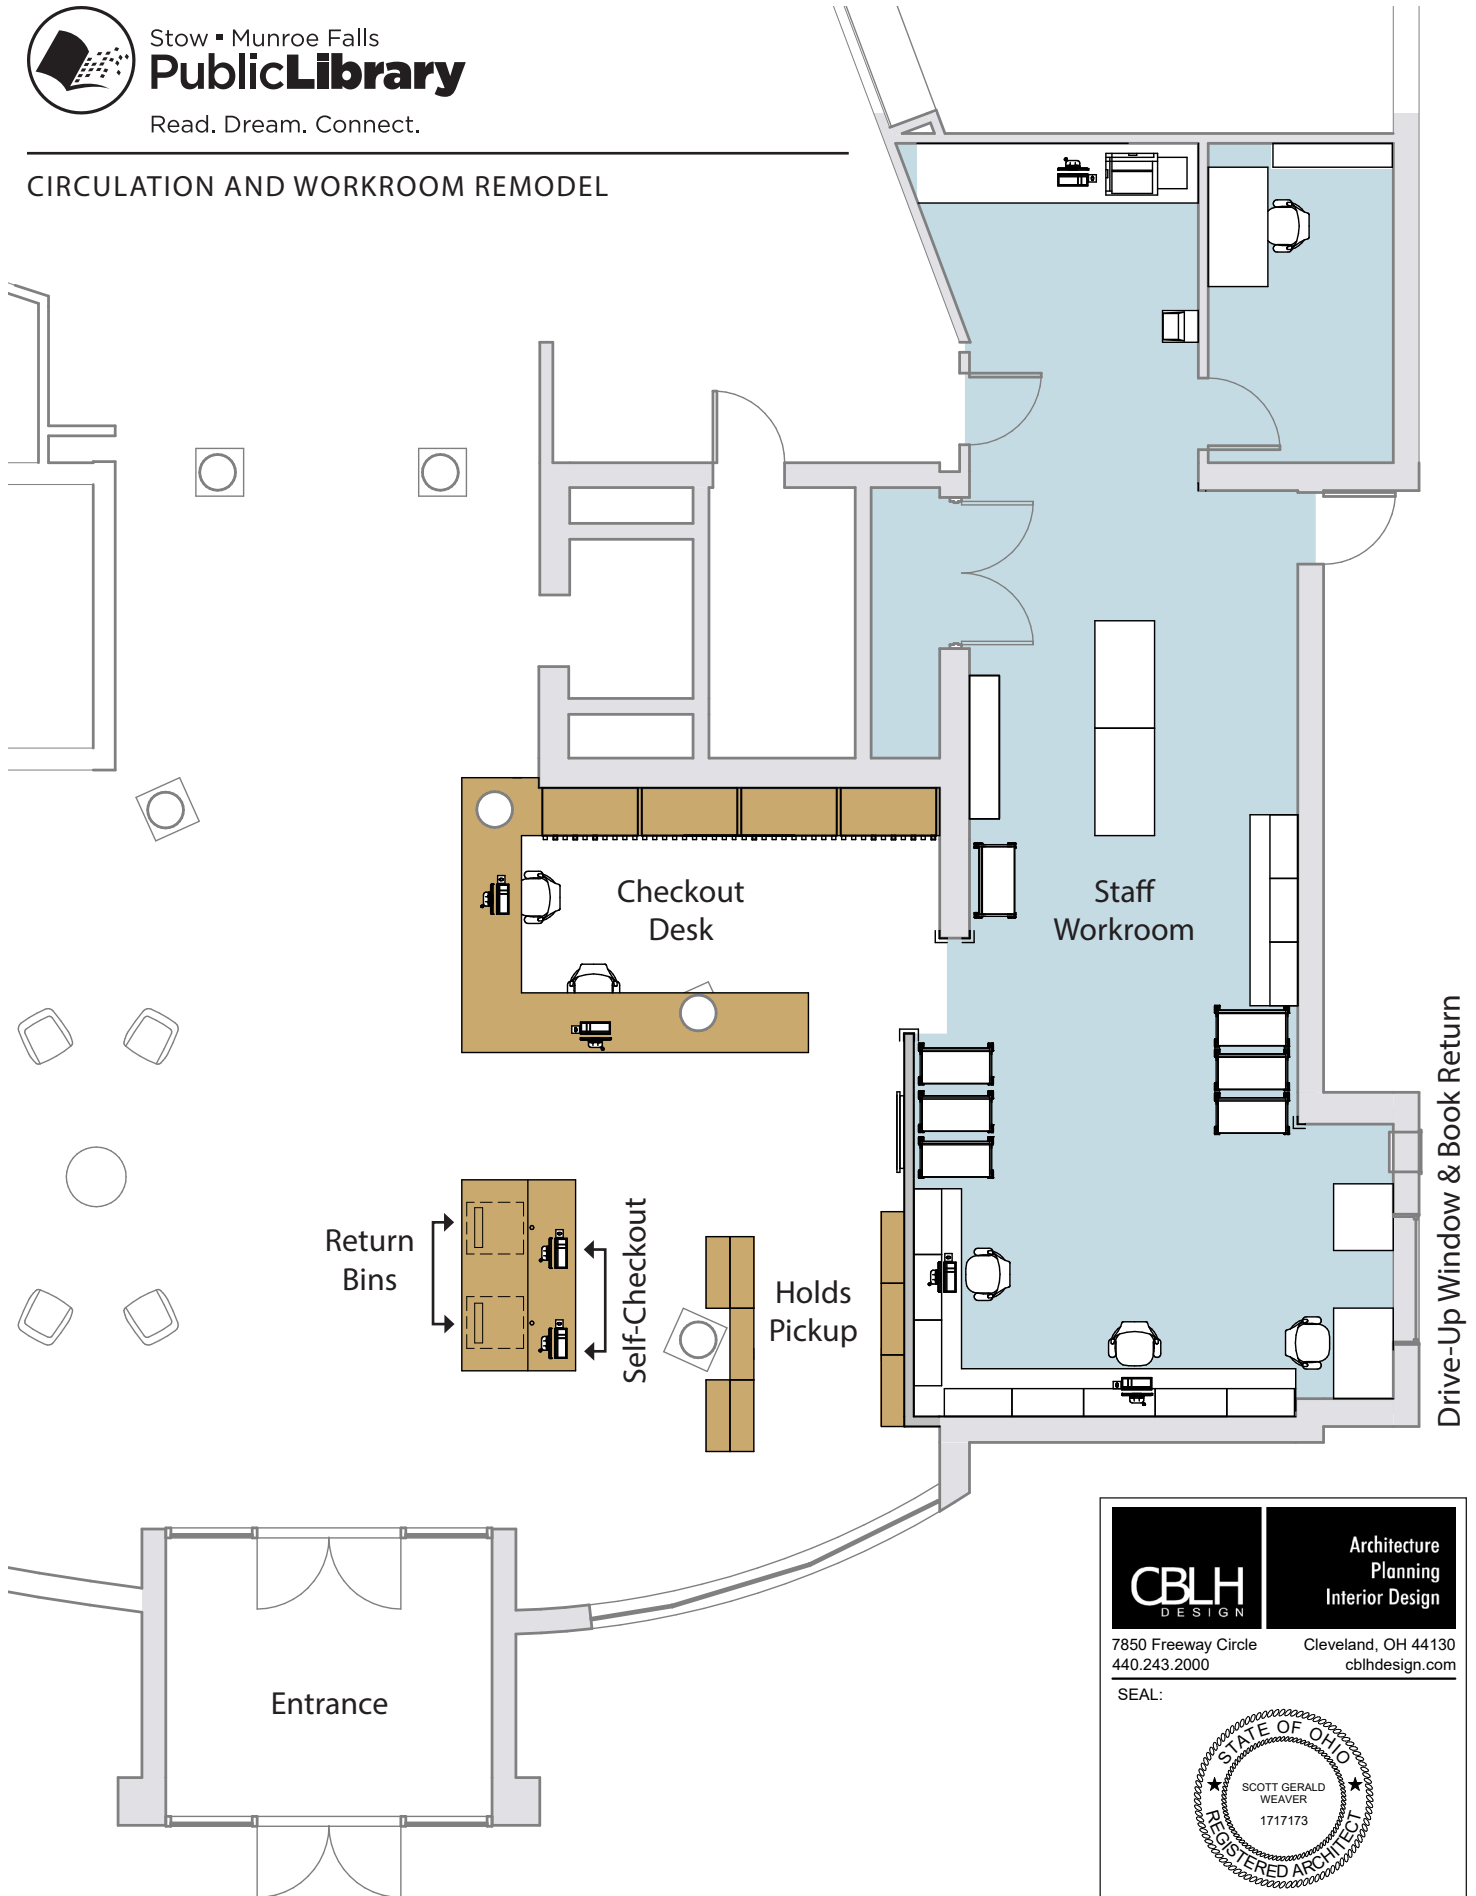

Stow - Munroe Falls
PublicLibrary

Read. Dream. Connect.

CIRCULATION AND WORKROOM REMODEL

| | |
|-------------------------------------|---|
| | Architecture Planning Interior Design |
| 7850 Freeway Circle 440.243.2000 | Cleveland, OH 44130 cblhdesign.com |
| SEAL: | |
| | |